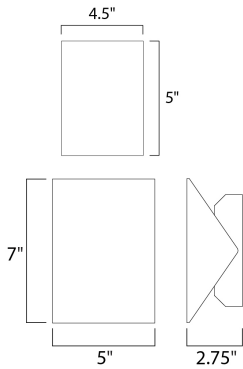

PRODUCT DESCRIPTION

MEASUREMENTS

DIMENSION : 5" W x 7" H x 2.75" Ext
 BACK PLATE : 5" W x 5" H x 3.5" HCO
 HANGING WEIGHT : 2.99 lb

LAMPING

INPUT VOLTAGE : 120V
 LUMENS : 560 Rated (170 Del.)
 BULB : 1 x 8W LED PCB Integrated , 8W Total
 BULB INCLUDED : (Integrated)
 DIMMABLE : Yes
 CRI : 90+ CRI
 COLOR_TEMP : 3000K
 LIGHTING_DIRECTION : Directional